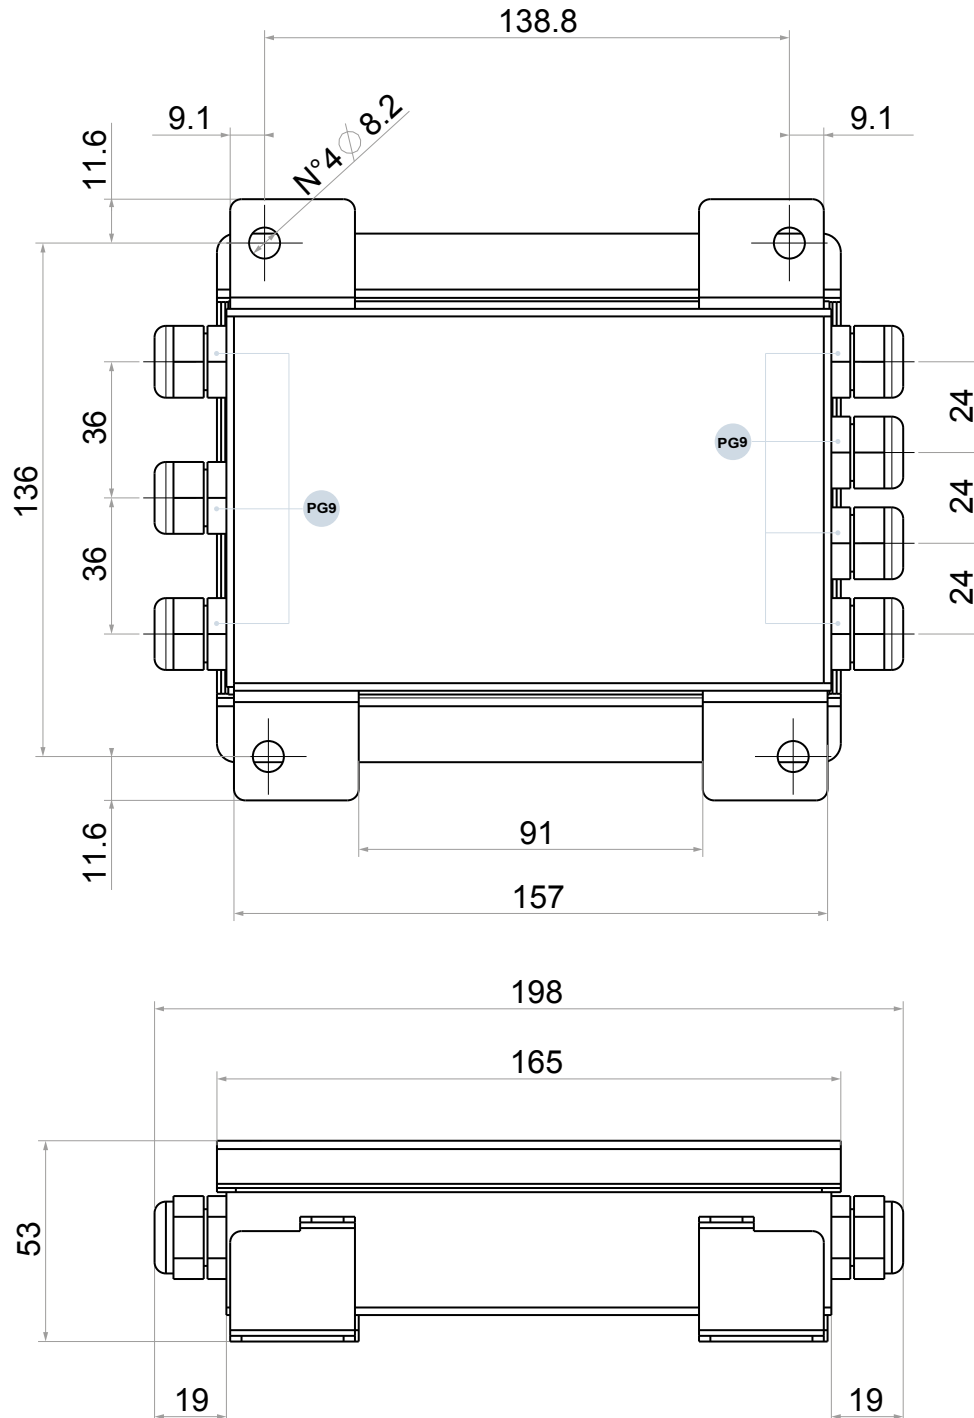

JB6QI

Cable gland	Min. cable ϕ (mm)	Max. cable ϕ (mm)	Fastening torque (Nm)
PG9 - plastic	3,5	8	2

dimensions in mm